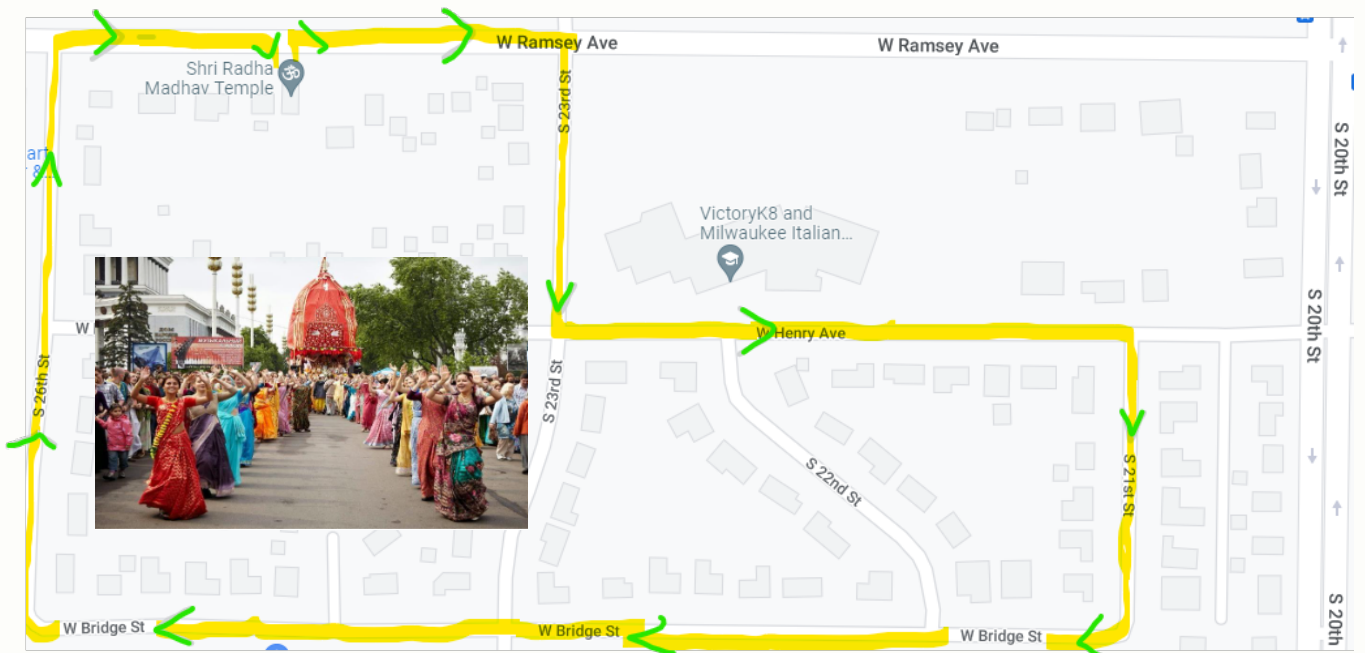

Phone: 414-763-2785 | 414 369 0384

6.30 to 8:00 PM Every Sunday

Bhajan, Keerthan, Sandhya Aroti and

Bhagavad Gita Class

8:00 PM Spiritual Food (free Prasadam)

Daily Public Visit & Worship times

Morning: 6:00-9:00 AM & 10:00-11:00 AM

Evening: 4:30-6:00 PM & 6:30-8:00 PM.

krishnatemplemilwaukee.org

Event Schedule